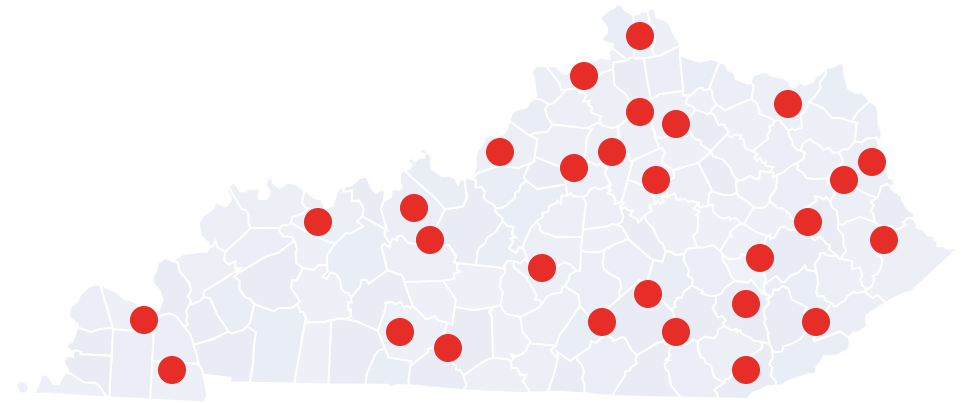

Head Start in Kentucky

Audubon Area Community Services, Inc.
1700 West 5th Street
Owensboro, Kentucky 42301

Ashland Board of Education
1820 Hickman Street
Ashland, Kentucky 41101 - 2424

Boyd County Board of Education
12307 Midland Trail Rd
Ashland, Kentucky 41102 - 9639

Blue Grass Community Action Agency, Inc.
111 Professional Court
Frankfort, Kentucky 40601

Breckenridge County Board of Education
86 Airport Road
Hardinsburg, Kentucky 40143 - 9407

Breckenridge-Grayson Programs, Inc.
201 East Walnut Street
Leitchfield, Kentucky 42754 - 1572

Bell-Whitley Community Action Agency, Inc.
129 North Pine Street
Pineville, Kentucky 40977 - 1625

Big Sandy Area C.A.P., Inc.
230 Court Street, Room 332
Paintsville, Kentucky 41240 - 1606

Bourbon County Board of Education
369 Bethlehem Road
Paris, Kentucky 40361 - 2493

Central Kentucky Community Action Council
332 Hood Avenue
Lebanon, Kentucky 40033 - 1567

Carroll County Board of Education
813 Hawkins Street
Carrollton, Kentucky 41008 - 1339

Community Action Council
710 West High Street
Lexington, Kentucky 40508

Community Action of Southern Kentucky, Inc.
921 Beauty Avenue
Bowling Green, Kentucky 42101 - 6135

Family & Children's Place
525 Zane Street
Louisville, Kentucky 40203-3203

Gateway Community Services Organization, Inc.
151 University Drive
West Liberty, Kentucky 41472 - 2146

KCEOC Child Development Program
5448 North US Highway 25E
Gray, Kentucky 40734 - 6582

Lake Cumberland Community Services Organization, Inc.
23 Industry Drive
Jamestown, Kentucky 42629 - 2516

LKLP Head Start Central Headquarters
398 Roy Campbell Drive
Hazard, Kentucky 41701 - 9486

Lincoln County Board of Education
305 Danville Avenue
Stanford, Kentucky 40484 - 1205

Murray Board of Education
208 South 13th Street
Murray, Kentucky 42071 - 2302

Middle Kentucky Head Start
49 Bull Mountain Road
Beattyville, Kentucky 41311 - 9217

Northeast Kentucky Community Action Agency, Inc.
21039 West US Highway 60
Olive Hill, Kentucky 41164 - 8224

Northern Kentucky Community Action Commission, Inc.
717 Madison Avenue
Covington, Kentucky 41011 - 2479

Ohio Valley Educational Cooperative
100 Alpine Drive
Shelbyville, Kentucky 40065 - 8877

Owsley County Early Head Start
14 Old Kentucky 11
Booneville, Kentucky 41314 - 9154

Paducah Independent School District
1350 South 6th Street
Paducah, Kentucky 42003 - 2204

Western Kentucky University
1906 College Heights Blvd, T/TAS #11031
Bowling Green, Kentucky 42101 - 1000

Williamstown Board of Education
300 Helton Street
Williamstown, Kentucky 41097 - 9505

Kentucky Head Start Association

101 Burch Court
Frankfort, Kentucky 40601

www.headstartky.org
[@headstartky](https://www.instagram.com/headstartky)