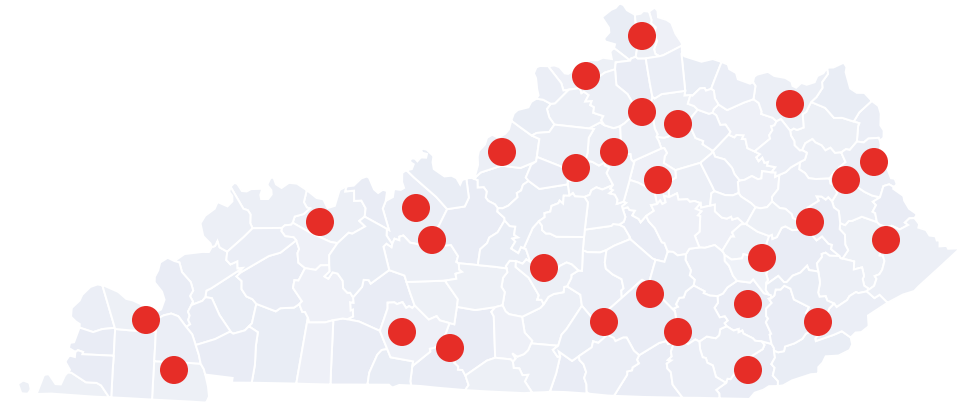

Head Start in Kentucky

Audubon Area Community Services, Inc.
1700 West 5th Street
Owensboro, Kentucky 42301

Ashland Board of Education
1820 Hickman Street
Ashland, Kentucky 41101 - 2424

Boyd County Board of Education
12307 Midland Trail Rd
Ashland, Kentucky 41102 - 9639

Blue Grass Community Action Agency, Inc.
111 Professional Court
Frankfort, Kentucky 40601

Breckenridge County Board of Education
86 Airport Road
Hardinsburg, Kentucky 40143 - 9407

Breckenridge-Grayson Programs, Inc.
201 East Walnut Street
Leitchfield, Kentucky 42754 - 1572

Bell-Whitley Community Action Agency, Inc.
129 North Pine Street
Pineville, Kentucky 40977 - 1625

Big Sandy Area C.A.P., Inc.
230 Court Street, Room 332
Paintsville, Kentucky 41240 - 1606

Bourbon County Board of Education
369 Bethlehem Road
Paris, Kentucky 40361 - 2493

Central Kentucky Community Action Council
332 Hood Avenue
Lebanon, Kentucky 40033 - 1567

Carroll County Board of Education
813 Hawkins Street
Carrollton, Kentucky 41008 - 1339

Community Action Council
710 West High Street
Lexington, Kentucky 40508

Community Action of Southern Kentucky, Inc.
921 Beauty Avenue
Bowling Green, Kentucky 42101 - 6135

Family & Children's Place
525 Zane Street
Louisville, Kentucky 40203-3203

Gateway Community Services Organization, Inc.
151 University Drive
West Liberty, Kentucky 41472 - 2146

KCEOC Child Development Program
5448 North US Highway 25E
Gray, Kentucky 40734 - 6582

Lake Cumberland Community Services Organization, Inc.
23 Industry Drive
Jamestown, Kentucky 42629 - 2516

LKLP Head Start Central Headquarters
398 Roy Campbell Drive
Hazard, Kentucky 41701 - 9486

Lincoln County Board of Education
305 Danville Avenue
Stanford, Kentucky 40484 - 1205

Murray Board of Education
208 South 13th Street
Murray, Kentucky 42071 - 2302

Middle Kentucky Head Start
49 Bull Mountain Road
Beattyville, Kentucky 41311 - 9217

Northeast Kentucky Community Action Agency, Inc.
21039 West US Highway 60
Olive Hill, Kentucky 41164 - 8224

Northern Kentucky Community Action Commission, Inc.
717 Madison Avenue
Covington, Kentucky 41011 - 2479

Ohio Valley Educational Cooperative
100 Alpine Drive
Shelbyville, Kentucky 40065 - 8877

Owsley County Early Head Start
14 Old Kentucky 11
Booneville, Kentucky 41314 - 9154

Paducah Independent School District
1350 South 6th Street
Paducah, Kentucky 42003 - 2204

Western Kentucky University
1906 College Heights Blvd, T/TAS #11031
Bowling Green, Kentucky 42101 - 1000

Williamstown Board of Education
300 Helton Street
Williamstown, Kentucky 41097 - 9505

Kentucky Head Start Association

101 Burch Court
Frankfort, Kentucky 40601

www.headstartky.org
[@headstartky](https://www.instagram.com/headstartky)